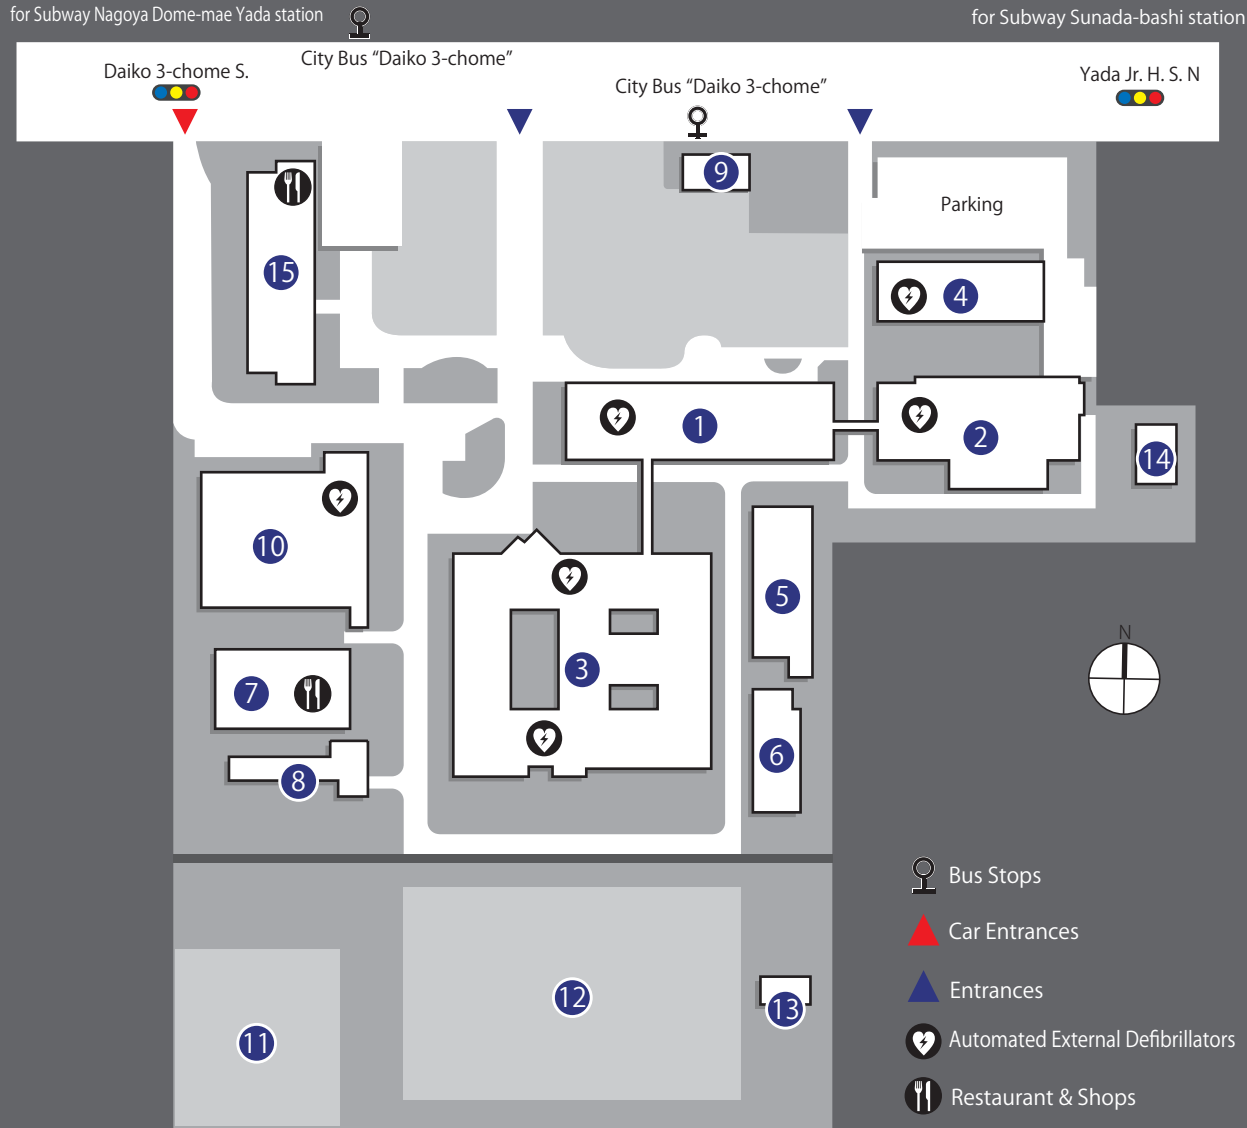

Nagoya University Daiko Campus Map

Nagoya University Daiko Campus

Facilities

- 1 School of Health Sciences (Main Building)
- 2 School of Health Sciences (East Building)
- 3 School of Health Sciences (South Building)
- 4 Annex to School of Health Sciences
- 5 Energy Center
- 6 Research Building
- 7 Student Hall
- 8 Researchers Village Daiko
- 9 Work Support Office • Garage
- 10 Gymnasium
- 11 Tennis Courts
- 12 Ground
- 13 Kyudo (Japanese Archery) Hall
- 14 Daiko glass greenhouse
- 15 International Residence Daiko

Restaurant & Shop (7 Student Hall)

Restaurant (052-711-4256) Weekdays 11:30~13:30 / Sat. ----
 Shop (052-711-4277) Weekdays 10:00~17:30 / Sat. ----
 (15 International Residence Daiko)
 LAWSON Open all year round 7:00~23:00 (except Dec.29 - Jan.3)

Access