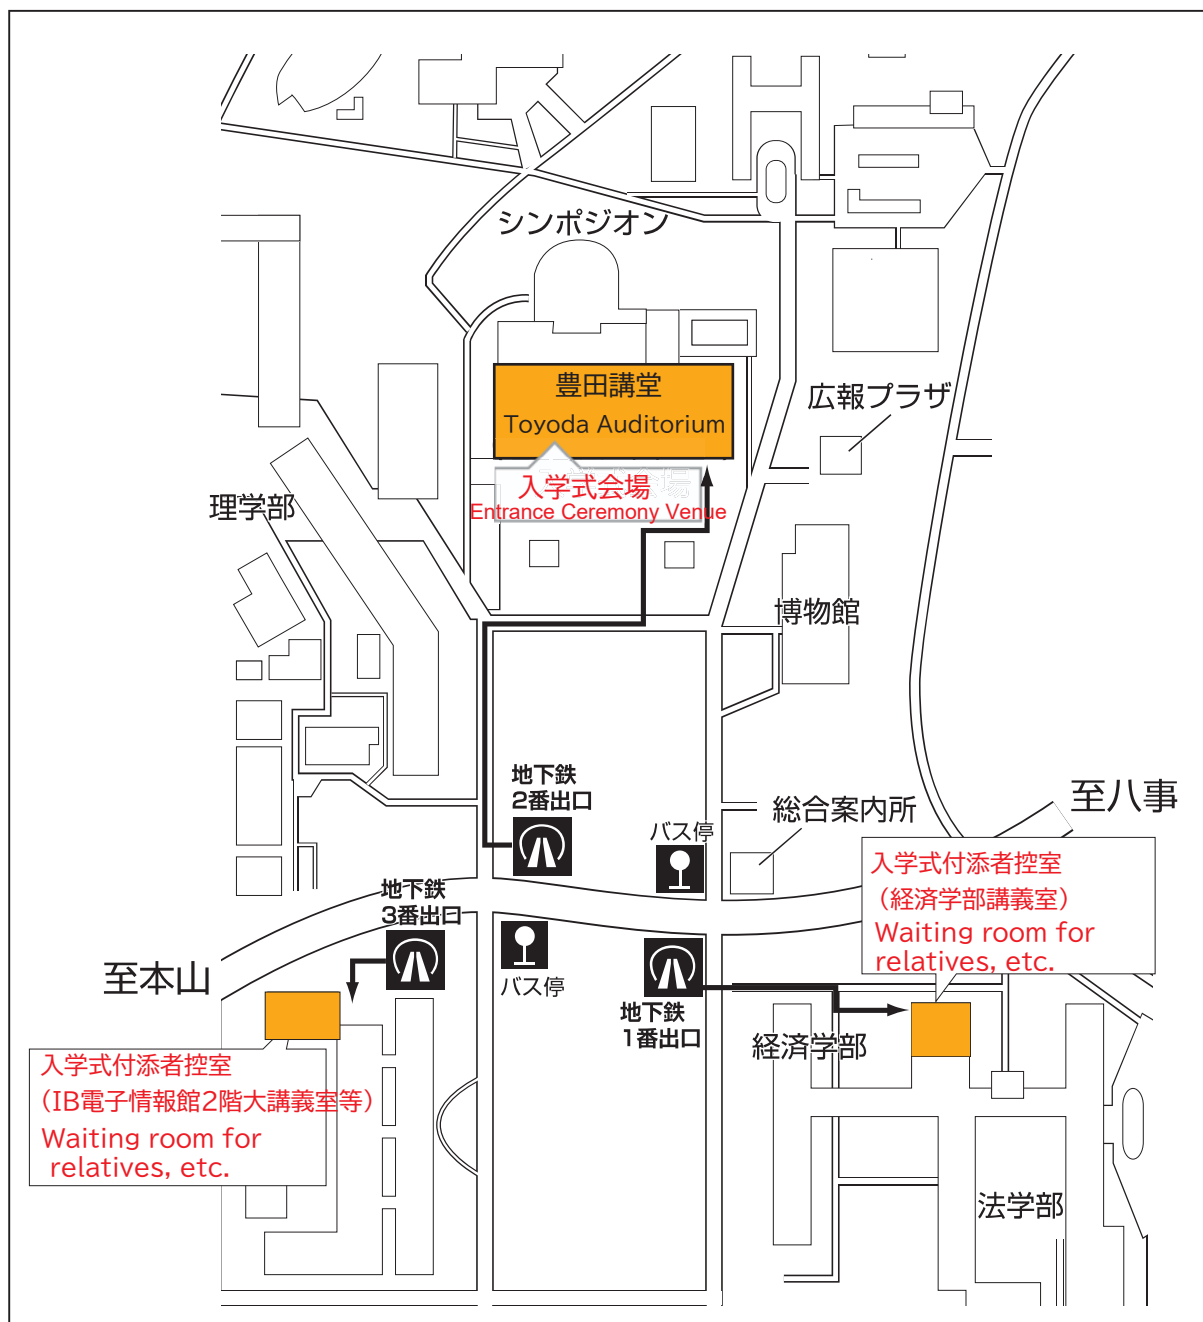

# 入学式会場・付添者控室

Entrance Ceremony Venue · Waiting room for relatives, etc.

※付添者控室は、『経済学部講義室』を優先してご利用ください。

Please give priority to use the "Faculty of Economics Lecture Room" as a waiting room.

※付添者控室は、大学院入学式の時間帯は、経済学部講義室をご利用ください。  
(IB電子情報館は閉室します)

As for the waiting room, please use the lecture room of the Faculty of Economics during the time of the graduate school entrance ceremony.  
(IB Electronic Information Center will be closed)