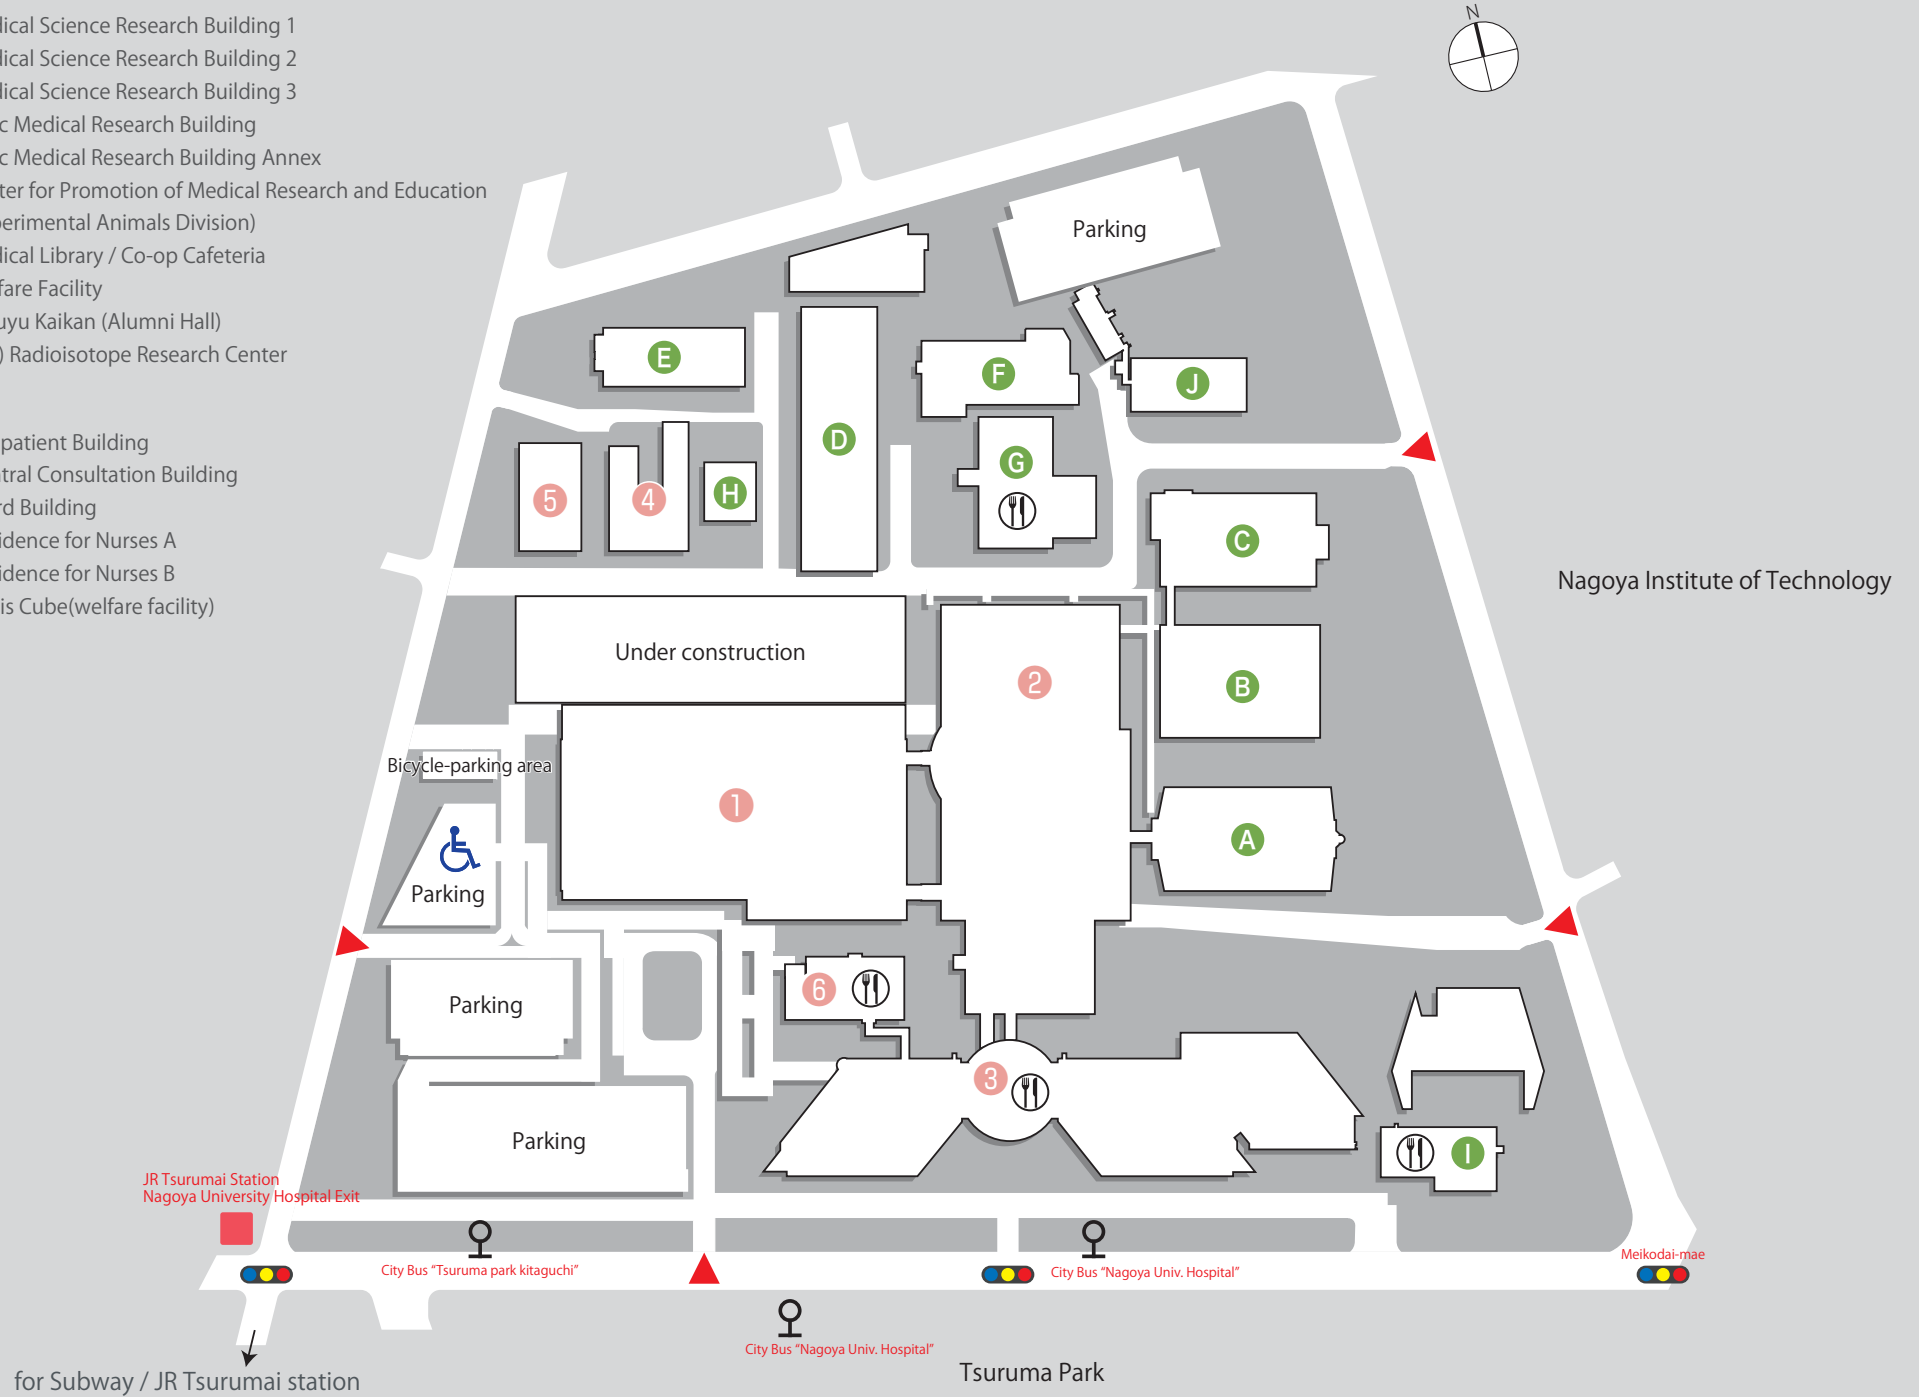

- A Medical Science Research Building 1
- B Medical Science Research Building 2
- C Medical Science Research Building 3
- D Basic Medical Research Building
- E Basic Medical Research Building Annex
- F Center for Promotion of Medical Research and Education (Experimental Animals Division)
- G Medical Library / Co-op Cafeteria
- H Welfare Facility
- I Kakuyu Kaikan (Alumni Hall)
- J (old) Radioisotope Research Center

- 1 Outpatient Building
- 2 Central Consultation Building
- 3 Ward Building
- 4 Residence for Nurses A
- 5 Residence for Nurses B
- 6 Oasis Cube(welfare facility)

♀ Bus Stop

🍴 Cafeterias & Shops

▲ Car Entrance