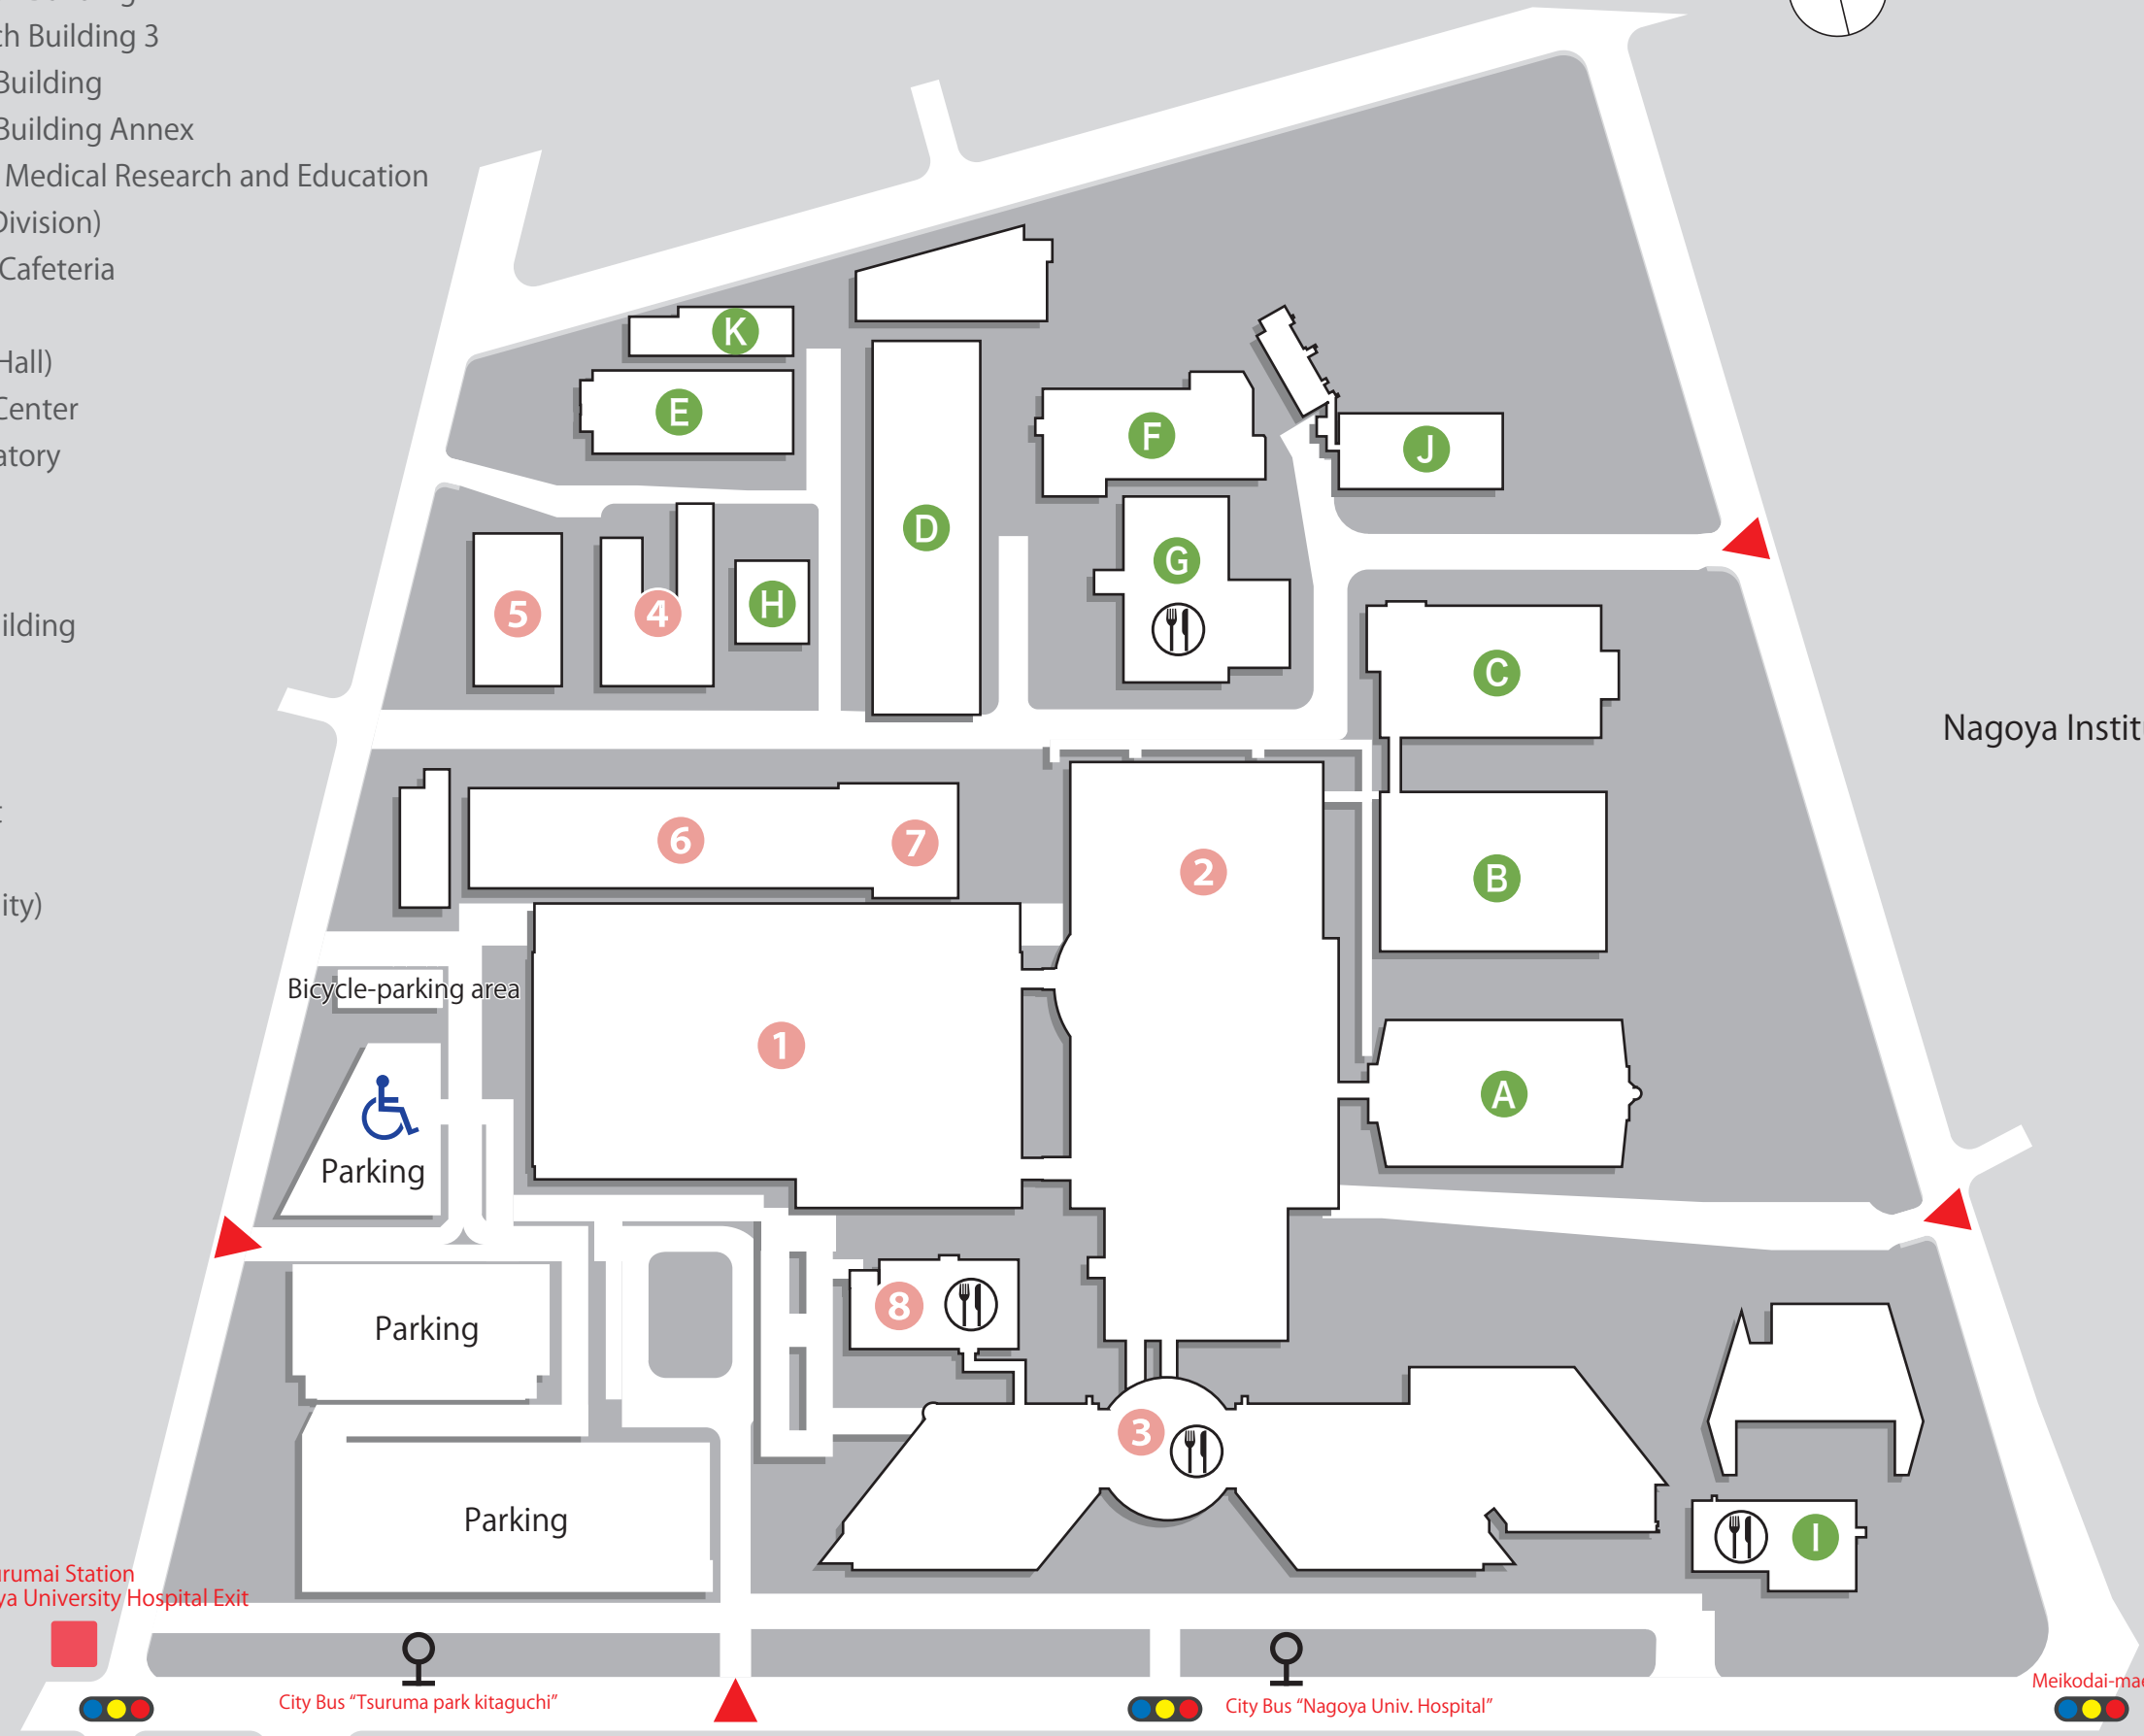

Graduate School of Medicine/School of Medicine

- A** Medical Science Research Building 1
- B** Medical Science Research Building 2
- C** Medical Science Research Building 3
- D** Basic Medical Research Building
- E** Basic Medical Research Building Annex
- F** Center for Promotion of Medical Research and Education (Experimental Animals Division)
- G** Medical Library / Co-op Cafeteria
- H** Welfare Facility
- I** Kakuyu Kaikan (Alumni Hall)
- J** Radioisotope Research Center
- K** Human Anatomy Laboratory

University Hospital

- 1** Outpatient Building
- 2** Central Consultation Building
- 3** Ward Building
- 4** Residence for Nurses A
- 5** Residence for Nurses B
- 6** Old Ward Building West
- 7** Old Ward Building East
- 8** Oasis Cube(welfare facility)

Nagoya Institute of Technology

JR Tsurumai Station
Nagoya University Hospital Exit

Bicycle-parking area

Parking

Parking

Parking

City Bus "Tsuruma park kitaguchi"

City Bus "Nagoya Univ. Hospital"

Meikodai-mae

for Subway / JR Tsurumai station

City Bus "Nagoya Univ. Hospital"

Tsuruma Park

Bus Stop

Cafeterias & Shops

Car Entrance