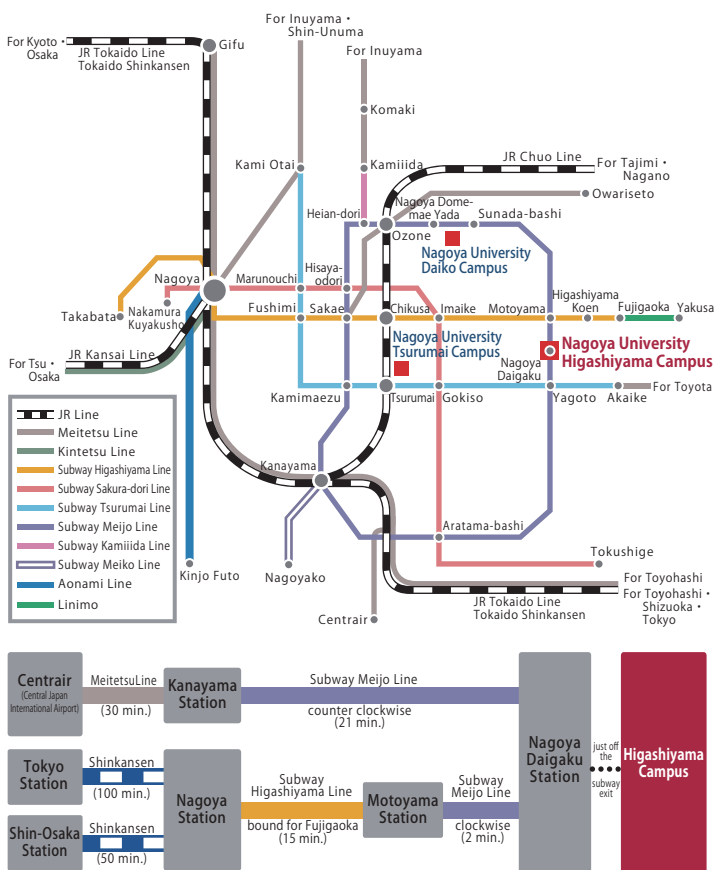

Access

Nagoya University Higashiyama Campus Guide Map

English

名古屋大学東山キャンパスガイドマップ

Open Facilities

B3 2 NU Library (Central Library)
Open Weekdays 08:00 ~ 22:00
Sat./Sun./Hols. 08:45 ~ 22:00

C4 6 Gender Research Library
Open Weekdays/Sat. 08:00 ~ 17:00
Fri. 08:00 ~ 20:00
Closed Sun./Mon./Hols.

D4 1 NU Museum (Furukawa Hall)
Open 10:00 ~ 16:00
Closed Sun./Mon.

C2 5 Disaster Mitigation Research Building
Open 13:00 ~ 16:00
Closed See the following website:
<http://www.gensai.nagoya-u.ac.jp>

Restaurants

North Cafeterias

☎ 052-781-2577
Basic cafeteria | Weekdays 10:30 ~ 14:00
Sat. 11:00 ~ 14:00
Noodles | Weekdays 11:00 ~ 14:00
Sat. —
Rice bowls | Weekdays 11:00 ~ 20:00
Sat. —

South Cafeterias

☎ 052-734-6100
1F | Weekdays 11:00 ~ 14:30
Mei-Dining | Sat. 11:00 ~ 14:00
2F | Weekdays 08:00 ~ 20:00
Sai | Sat. —

Cafeteria Nanamitei

☎ 052-781-8024
Weekdays 11:00 ~ 13:30
Sat. —

Kitchen Friendly South

☎ 052-782-3471
Weekdays 11:00 ~ 13:30
Sat. —

Forest Dining Hall

☎ 052-782-1832
Weekdays 11:00 ~ 20:00
Sat. 11:30 ~ 13:30

Restaurant Hana no Ki

☎ 052-783-8707
Weekdays 11:30 ~ 14:00
Sat. —

Restaurant Universal Club

☎ 052-782-6755
Weekdays 08:30 ~ 14:30
Sat. —

Restaurant Chez Jiroud

☎ 052-781-2115
Weekdays 11:30 ~ 14:00
Sat. —
※ dinner time & Sat. : reservations required