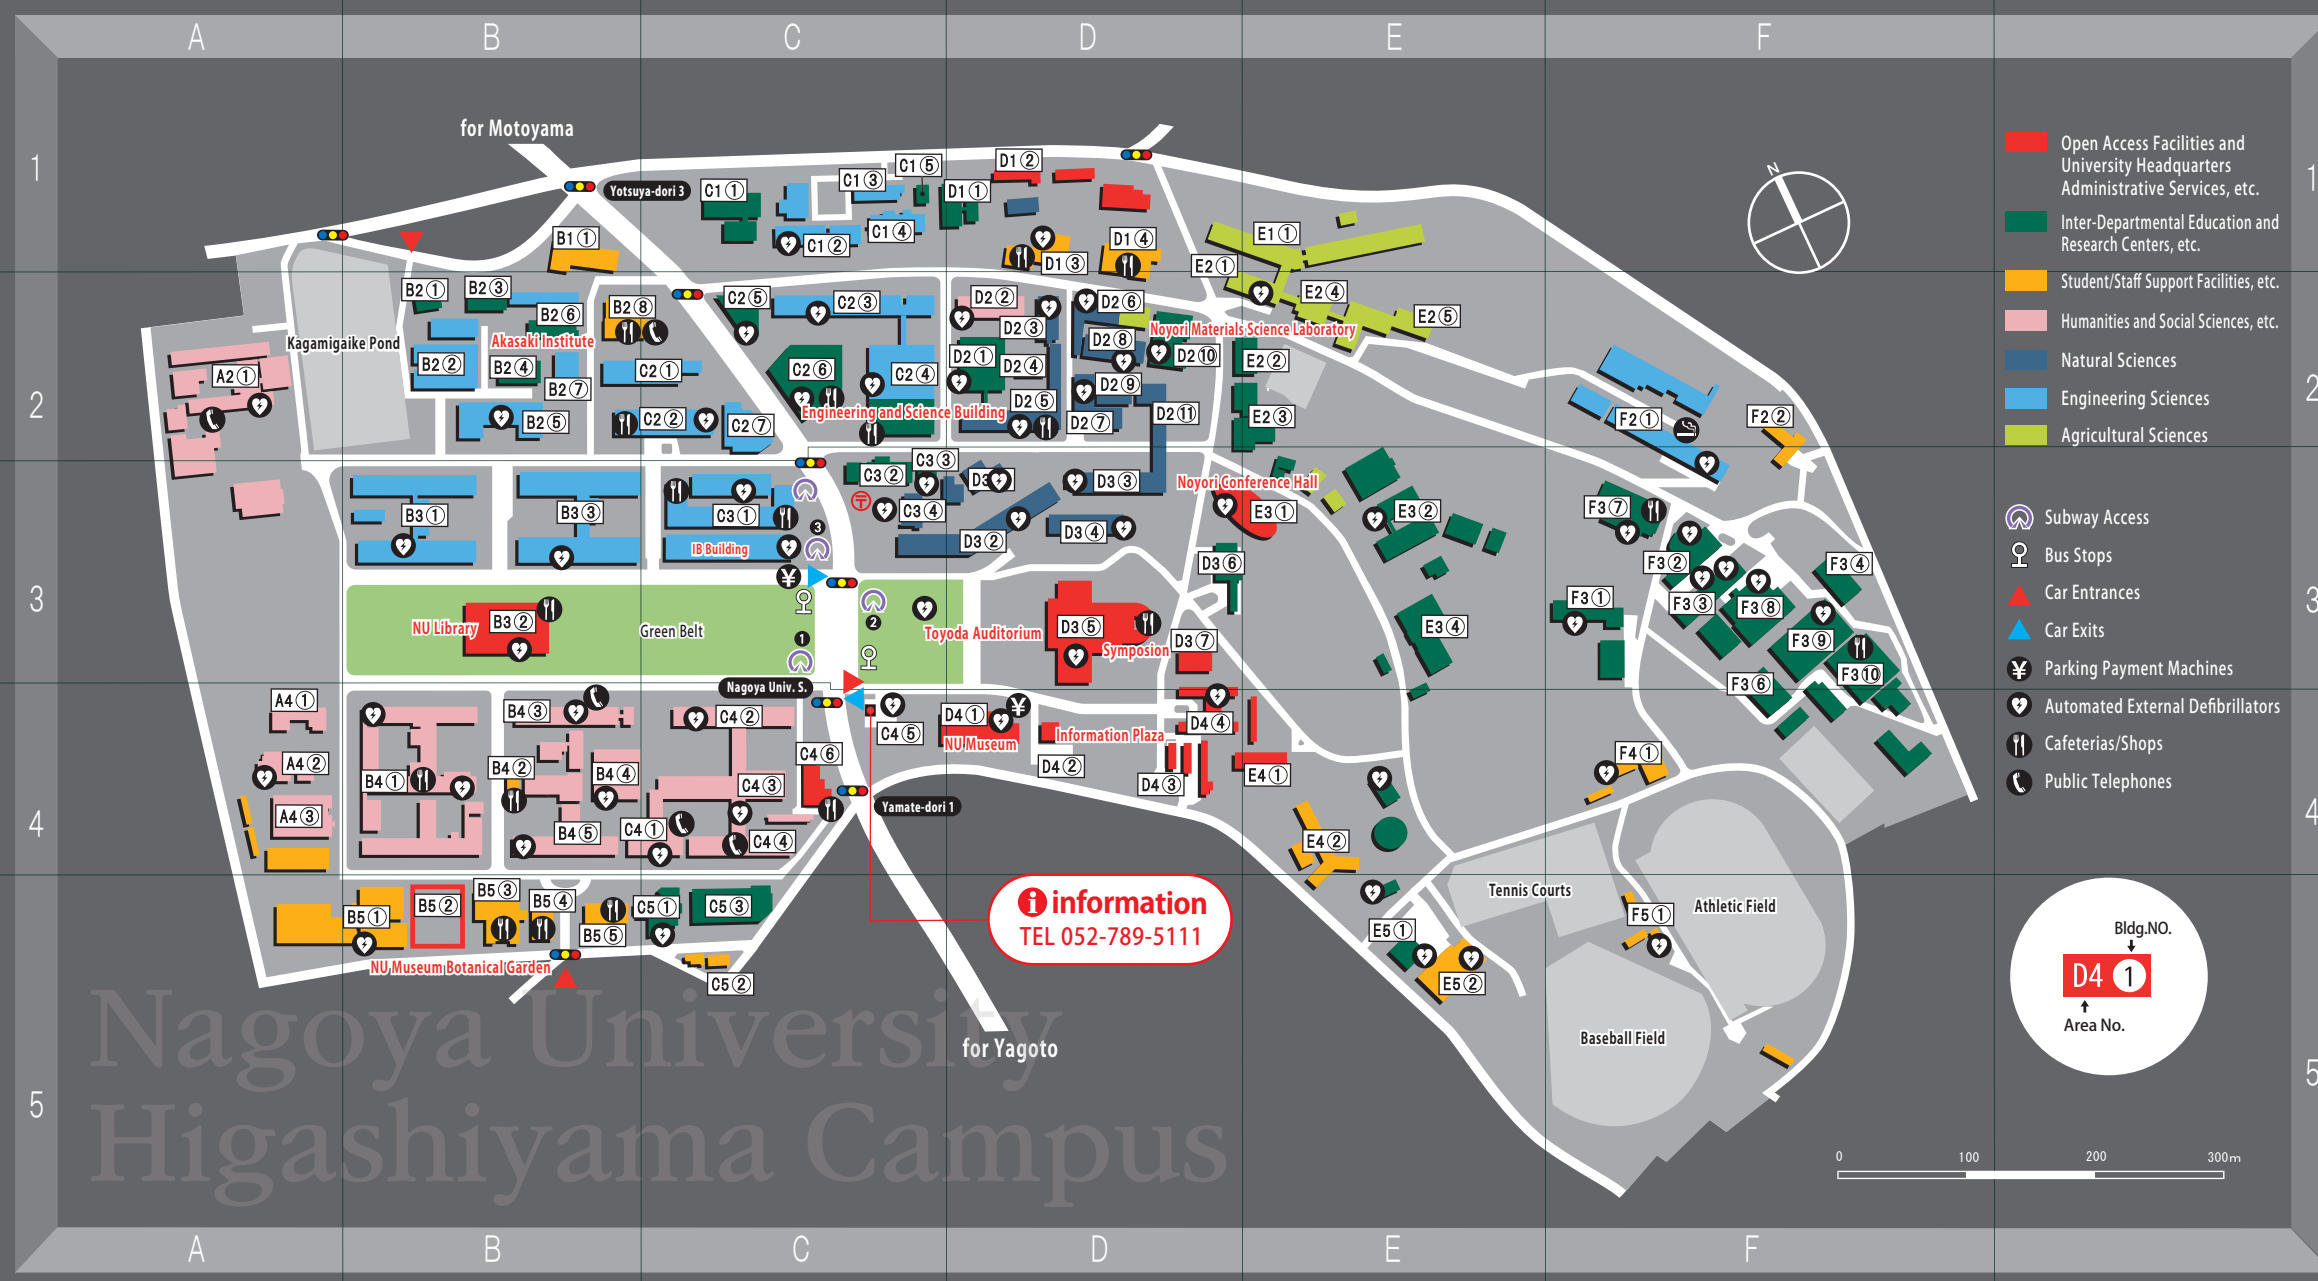

- **Institute of Liberal Arts and Sciences**
  - B4 1 Liberal Arts and Sciences Main Building
  - A4 1 Liberal Arts and Sciences Building A
- **Asian Satellite Campuses Institute**
  - E4 1 University Headquarters Building 3
- **Institute for Advanced Research**
  - F3 2 Institute for Advanced Research Hall
- **Institute of Transformative Bio-Molecules**
  - D2 1 ITbM
- **Research Center of Health, Physical Fitness and Sports**
  - E5 1 Research Center of Health, Physical Fitness and Sports
  - C3 3 Health Administration Office
- **Institute of Innovation for Future Society**
  - C2 6 National Innovation Complex (NIC)
  - F3 4 Materials Research Laboratory for Green Vehicle
- **Applied Social System Institute of Asia**
  - C4 3 Law and Economics Shared Facilities Bldg.
- **Kobayashi-Maskawa Institute for the Origin of Particles and the Universe (KMI)**
  - C2 4 Engineering and Science Building
- **Research Institutes / Inter-University Service Facilities**
  - E3 2 Research Institute of Environmental Medicine
  - F3 3 Institute for Space-Earth Environmental Research (Research Institutes Building I)
  - F3 8 Institute for Space-Earth Environmental Research (Research Institutes Building II)
  - D4 1 Institute for Space-Earth Environmental Research (Furukawa Hall)
  - F3 6 Institute of Materials and Systems for Sustainability (Research Institutes Building II)
  - C1 1 Research Facility for Advanced Science and Technology
  - F3 6 Research Laboratory Building
  - D1 1 High Voltage Electron Microscope Laboratory
  - F3 9 Center for Integrated Research of Future Electronics, Transformative Electronics Facilities (C-TEFs)
  - F3 10 Center for Integrated Research of Future Electronics, Transformative Electronics Commons (C-TECs)
  - C3 2 Information Technology Center