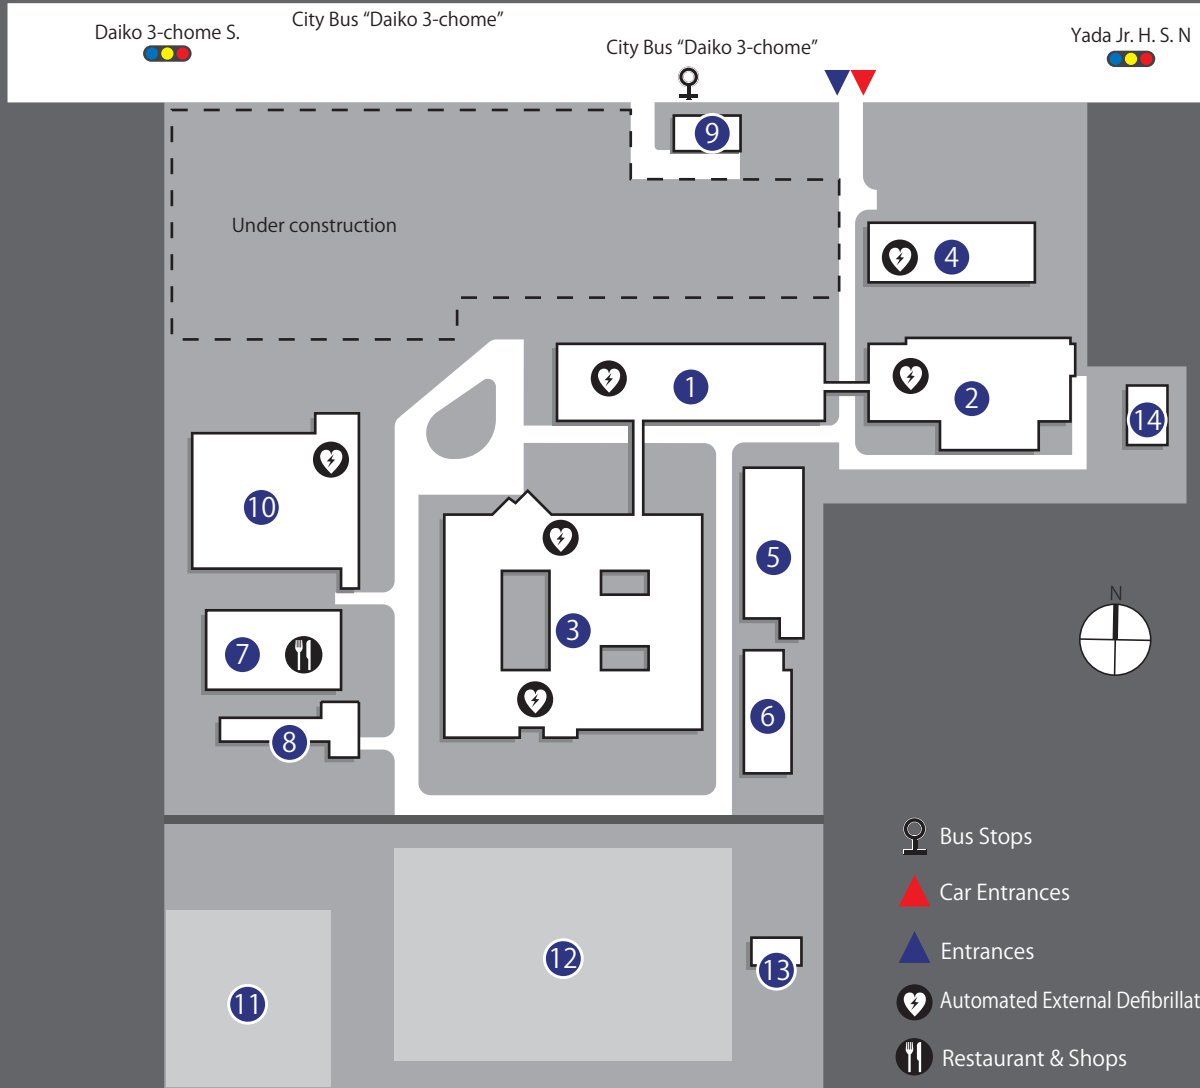

Nagoya University Daiko Campus Map

for Subway Nagoya Dome-mae Yada station

for Subway Sunada-bashi station

Nagoya University Daiko Campus

0 10 50 100m

Facilities

- 1 School of Health Sciences (Main Building)
- 2 School of Health Sciences (East Building)
- 3 School of Health Sciences (South Building)
- 4 Annex to School of Health Sciences
- 5 Energy Center
- 6 Research Building
- 7 Student Hall
- 8 Researchers Village Daiko
- 9 Work Support Office • Garage
- 10 Gymnasium
- 11 Tennis Courts
- 12 Ground
- 13 Kyudo (Japanese Archery) Hall
- 14 Daiko glass greenhouse

Restaurant & Shop (7 Student Hall)

Restaurant (052-711-4256) Weekdays 11:30~13:30 / Sat. ---
 Shop (052-711-4277) Weekdays 10:00~17:30 / Sat. ---

Access