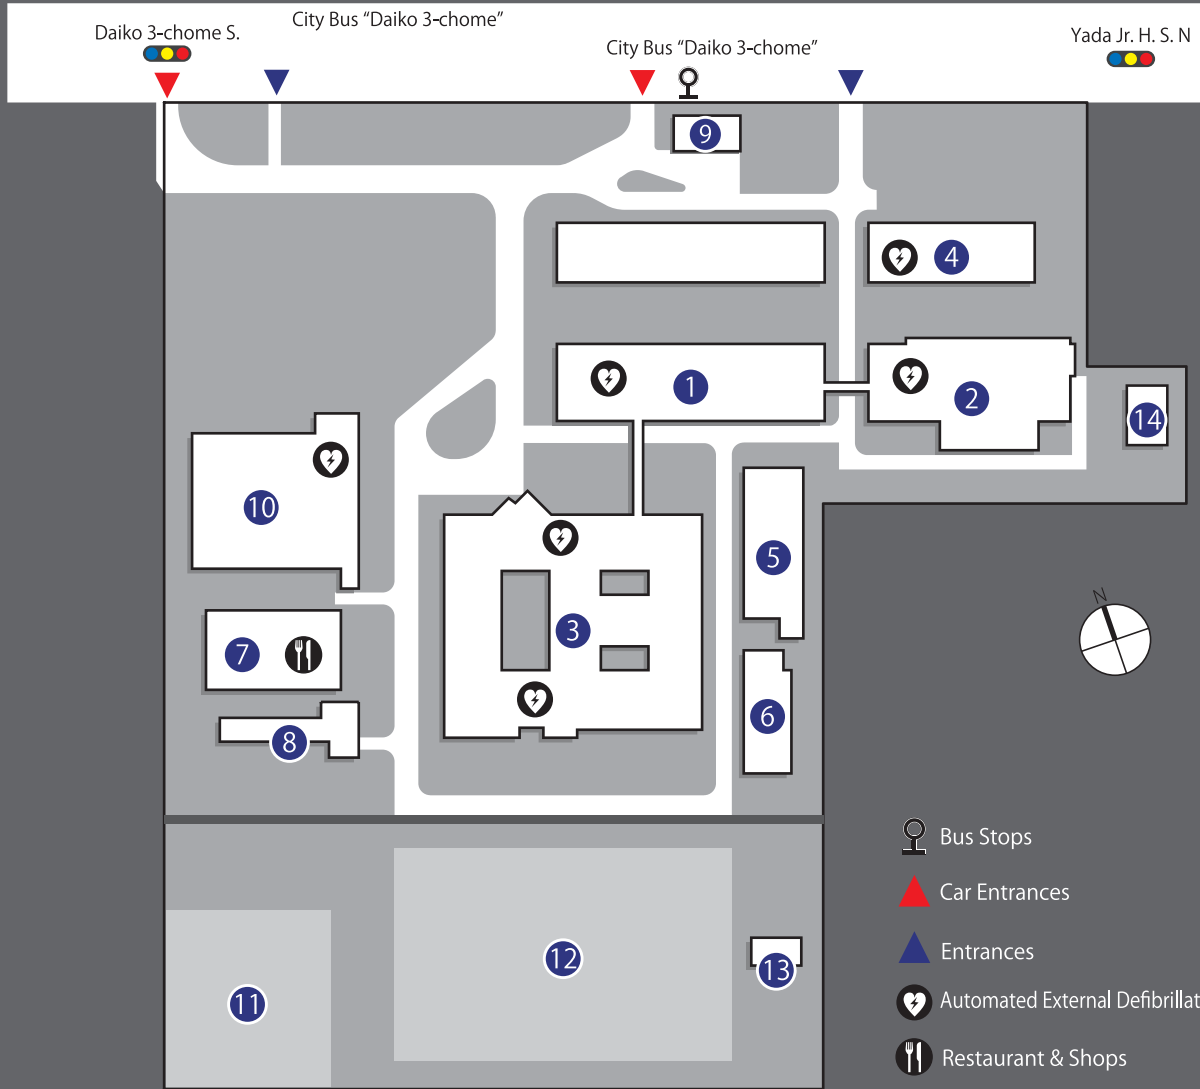

# Nagoya University Daiko Campus Map

for Subway Nagoya Dome-mae Yada station for Subway Sunada-bashi station

- Bus Stops
- Car Entrances
- Entrances
- Automated External Defibrillators
- Restaurant & Shops

# Nagoya University Daiko Campus

## Facilities

- 1 School of Health Sciences (Main Building)
- 2 School of Health Sciences (East Building)
- 3 School of Health Sciences (South Building)
- 4 Annex to School of Health Sciences
- 5 Energy Center
- 6 Research Building
- 7 Student Hall
- 8 Researchers Village Daiko
- 9 Work Support Office • Garage
- 10 Gymnasium
- 11 Tennis Courts
- 12 Ground
- 13 Kyudo (Japanese Archery) Hall
- 14 Daiko glass greenhouse