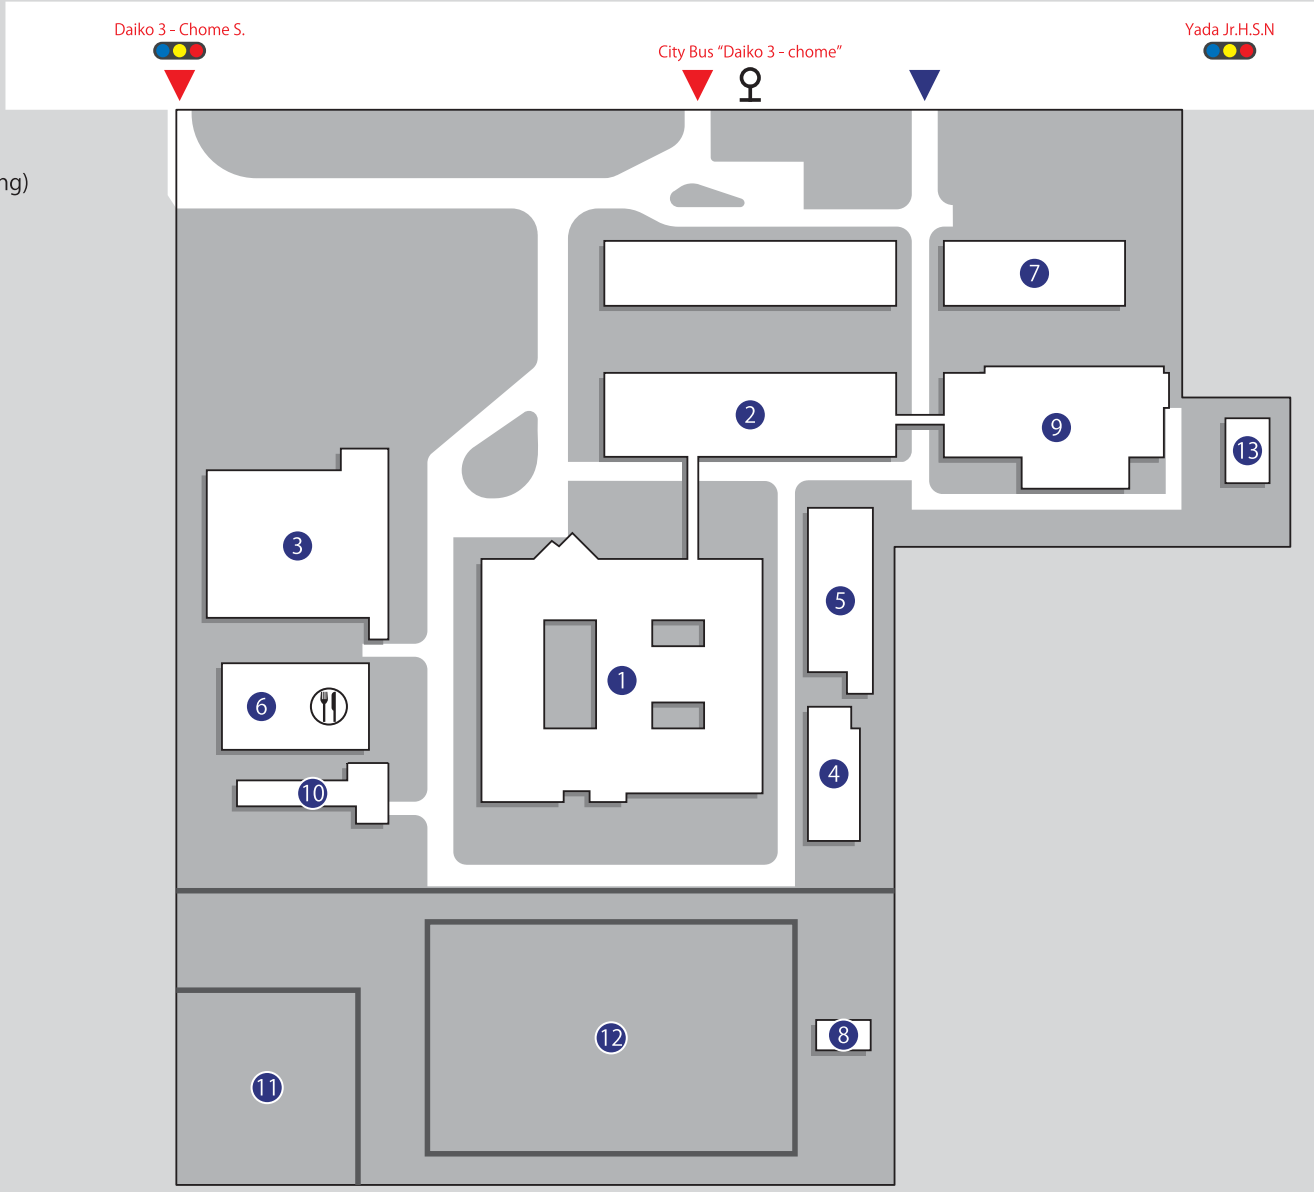

- ① School of Health Sciences (South Building)
- ② School of Health Sciences (Main Building)
- ③ Gymnasium
- ④ Research Building
- ⑤ Energy Center
- ⑥ Student Hall
- ⑦ School of Health Sciences (Annex)
- ⑧ Kyudo (Japanese Archery) Hall
- ⑨ School of Health Sciences (East Building)
- ⑩ Researchers Village Daiko
- ⑪ Tennis Court
- ⑫ Ground
- ⑬ Daiko glass greenhouse

City Bus "Daiko 3 - chome"
 for Subway Nagoya Dome-mae Yada station ♀ for Subway Sunada-bashi station

♀ Bus Stop ☺ Cafeterias & Shops ▲ Car Entrance ▲ Entrance